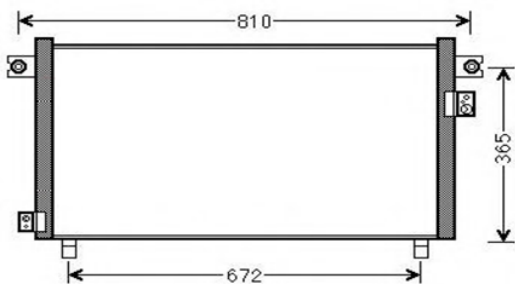

IMS C1009

NISSAN PATROL Y61 (97-)

770 x 388 x 16mm

OEM: 92110-VB000-VB010

Nissen's: 94878

IMS Ref: -----