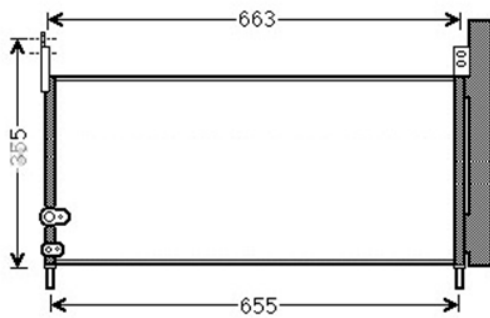

IMS C1001

TOYOTA PRIUS HYBRID (12-)

655 x 293 x 16mm

OEM: 8846047170

Nissen's: 940361

IMS Ref: -----