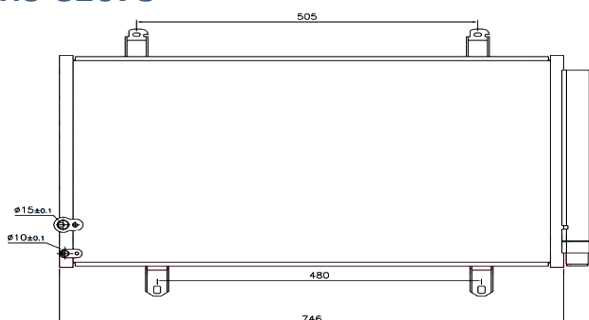

IMS C1075

TOYOTA CAMRY 2.5 i 16V (2012-2014)
 746 x 366 x 16 mm
 OEM: 8846006230
 NISSENS No.:940037
 IMS Ref: -----

IMS C1077

TOYOTA ECHO 1.5 L I4 (2003-2005)
 693 X 356 X 16mm
 OEM: 8450-52151/52050
 DPI: 3267
 IMS Ref: -----