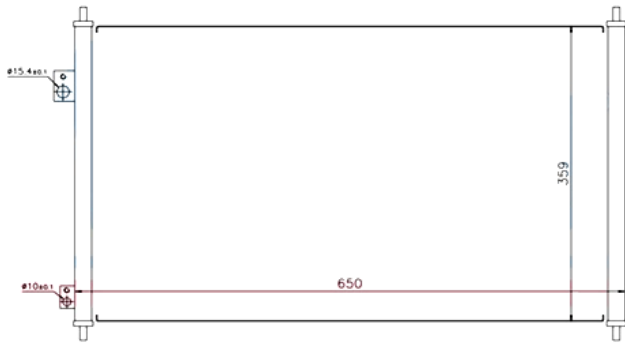

IMS C925

HONDA CIVIC 2001- 2005

650 X359 X16 mm

OE Ref.: 80110S5A003

Nissen's 94771

IMS Ref.:-----