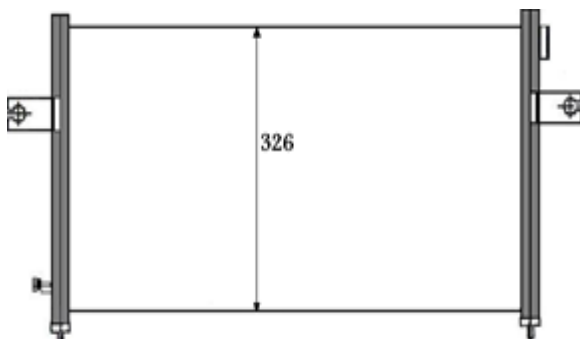

IMS C1065

Same C301

NISSAN PICK UP D22 (98-2005)
710 X 326 X 16 mm
OE Ref.:92110-25401
Nissan's 94759
IMS Ref.:296-D