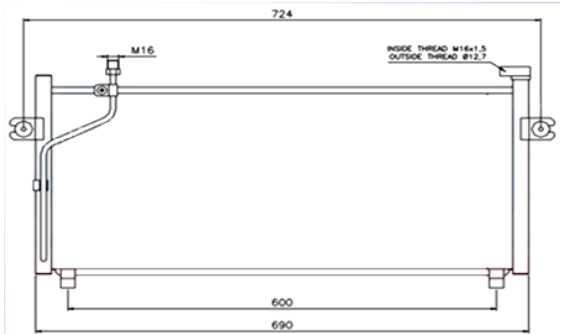

IMS C986

NISSAN MICRA K11 92

690 x 275 x 25mm

OEM: 92110-53B00

DPI:-----

IMS Ref: -----