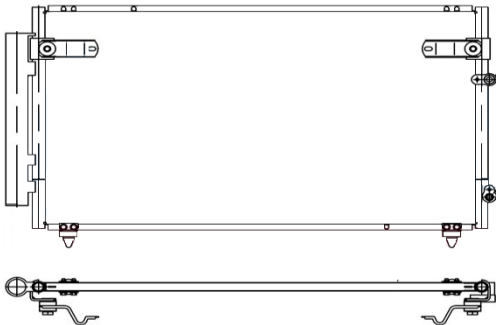

TOYOTA DYNA PICK UP

---x---x--- mm

OEM: ---

Ref:-----

IMS Ref: -----

IMS C1043

TOYOTA LEXUS GS 300 (98-04)

694 x 394 x 16 mm