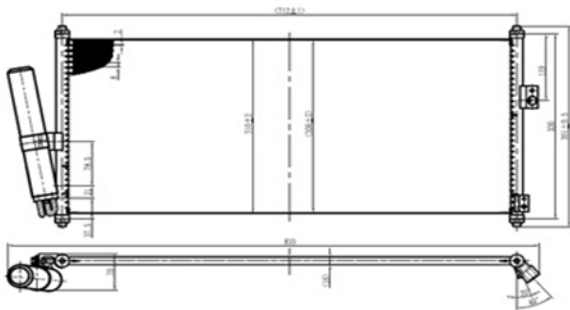

NISSAN PATROL Y61 L3.0TD 01-02

690 x 328 x 16mm

OEM: 92110-VK600

DPI: -----

IMS Ref: -----

IMS C985

Same C301

NISSAN SUNNY 2004