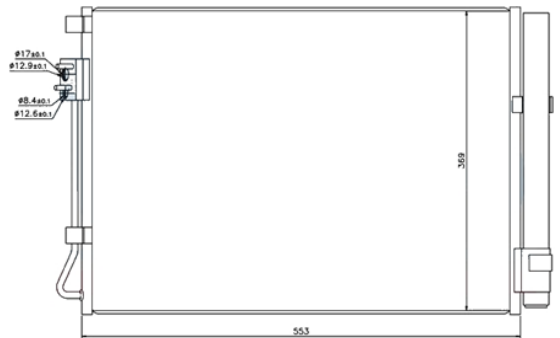

IMS C1004

HYUNDAI ACCENT (-11)

553 X 369 X 12 mm

OE Ref.: 976061R000

Nissen's 940243

IMS Ref.:6274