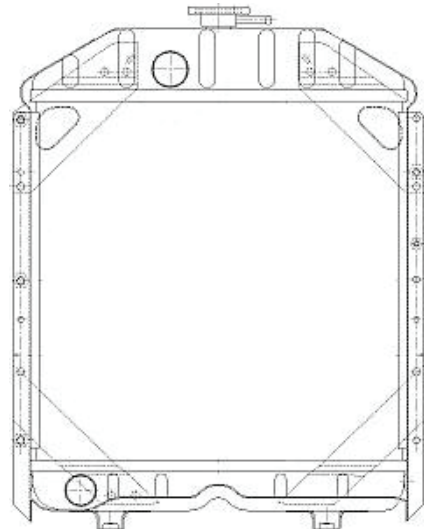

CORE SIZE
427 X 507

OEM
-

T-1545-FI

MAKE
FIAT/ NEW HOLLAND

MODEL
F480 / F450

CORE SIZE
445 X 467

OEM
117001 / 511306

T-1518-IMT