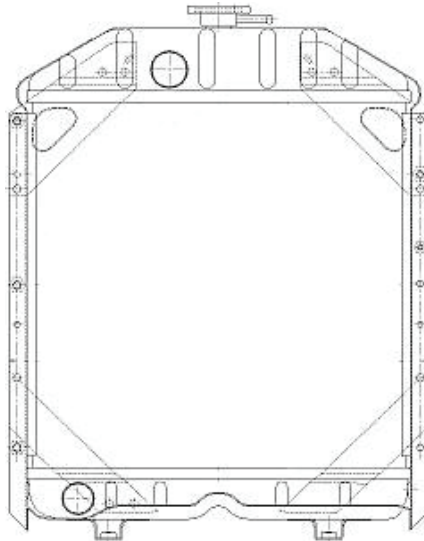

T-1537-FI

MAKE
FIAT / NEW HOLLAND

MODEL
LONG TRACTOR
UNIVERSAL 640

CORE SIZE
445 X 507