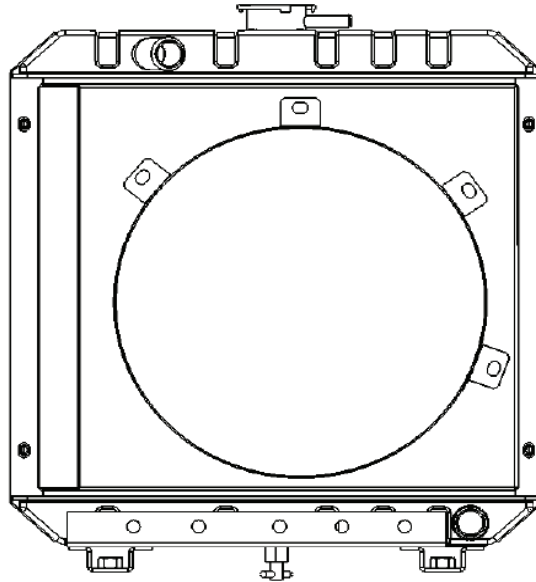

MAKE
KUBOTA|Ø5REP 2

MODEL
V15Ø5, WG16Ø5

CORE SIZE
370 X 417

OEM
KØ5RAD4
KEAØ9-7216Ø

T-1560-KB

MAKE
KUBOTA|Ø5REP

MODEL
Z482, Z602

CORE SIZE
328 X 380