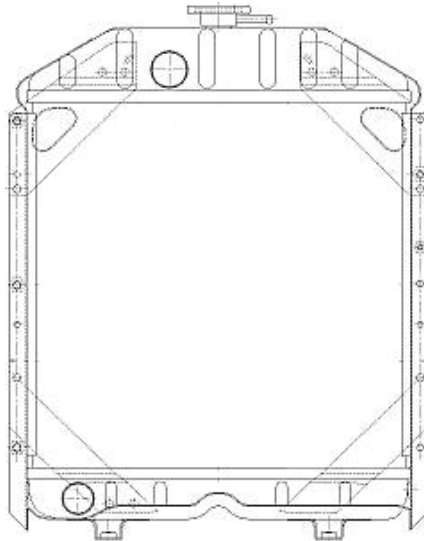

T-1544-FI

MAKE
FIAT / NEW HOLLAND

MODEL
JUNIOR

CORE SIZE
427 X 507