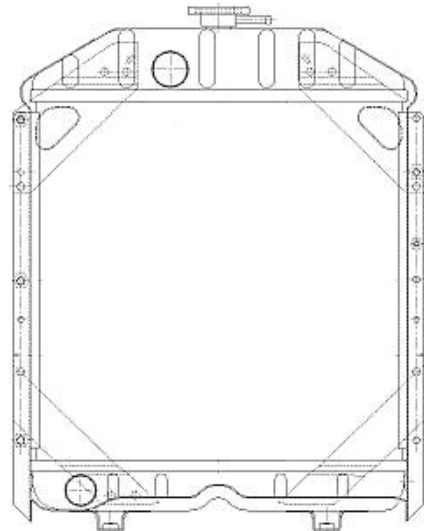

OEM
4952983/4956666
TX10440/TX15073
595001

T-1541-FI

MAKE
FIAT/ NEW HOLLAND

MODEL
65 / 46

CORE SIZE
445 X 507