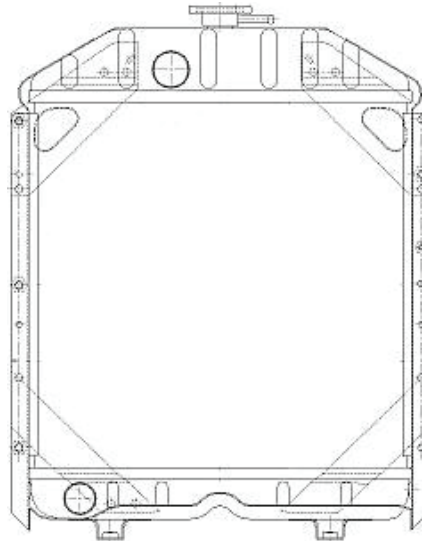

MODEL
65 / 46

CORE SIZE
445 X 507

OEM
5118305

T-1542-FI

MAKE
FIAT / NEW HOLLAND

MODEL
90

CORE SIZE
445 X 507

OEM
5156059