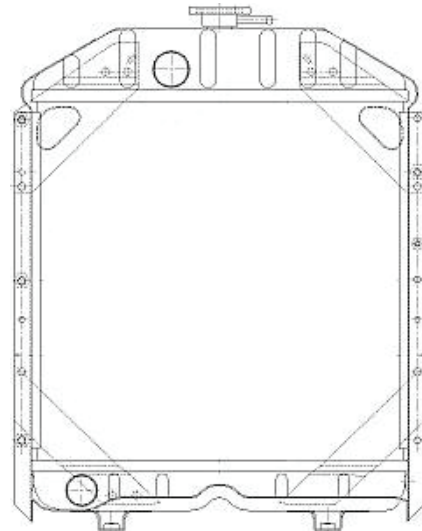

OEM
5156059

T-1543-FI

MAKE
FIAT/ NEW HOLLAND

MODEL
F480 / F640

CORE SIZE
445 X 507