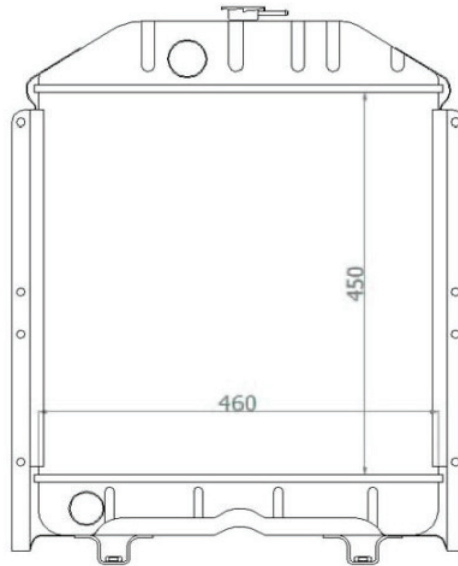

MODEL
5120-5150
190 BACKHOE LOADER

CORE SIZE
495 X 505

OEM
104753A2

T-1517-IH

MAKE
INTERNATIONAL
HARVESTOR

MODEL
7100-7200

CORE SIZE
667 X 700

OEM
A190663

T-1536-IH

MAKE
CASE
INTERNATIONAL
HARVESTOR

OEM
104753A2

MODEL

-

CORE SIZE
490 X 510

T-1533-DB

MAKE
DAVID BROWN

OEM
K300103
K300106

MODEL
1290 / 1294
/ 1390 / 1394

CORE SIZE
393 X 440

T-1516-FI

**MAKE
FIAT**

**MODEL
54C**

**CORE SIZE
450 X 460**

OEM