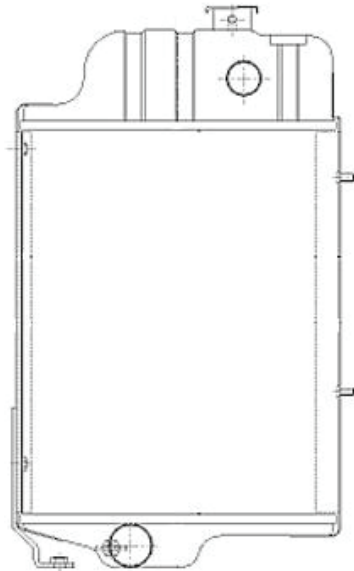

SIYAM
RADIATOR
SINCE 1992

JOHN DEERE RADIATORS

JOHN DEERE

T-1503-JD

**MAKE
JOHN DEERE**

**MODEL
2040**

**CORE SIZE
520 X 480**

**OEM
AL37568**

T-1514-JD

**MAKE
JOHN DEERE**

**MODEL
2030 - 2130**

**CORE SIZE
510 X 355**

**OEM
AL25255**

T-1515-JD

**MAKE
JOHN DEERE**

**MODEL
1130**