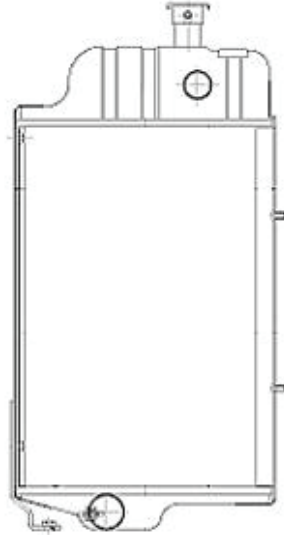

SIYAM
RADIATOR
SINCE 1992

JOHN DEERE RADIATORS

JOHN DEERE

T-1503-JD

**MAKE
JOHN DEERE**

**MODEL
2040**

**CORE SIZE
520 X 480**

**OEM
AL37568**

T-1514-JD

**MAKE
JOHN DEERE**

**MODEL
2030 - 2130**

**CORE SIZE
510 X 355**

**OEM
AL25255**

T-1515-JD

**MAKE
JOHN DEERE**

**MODEL
1130**

**CORE SIZE
425 X 350**

**OEM
AT 20849**

SIYAM
RADIATOR
SINCE 1992

KUBOTA RADIATORS

Kubota

T-1554-KB

MAKE
KUBOTA

MODEL
-