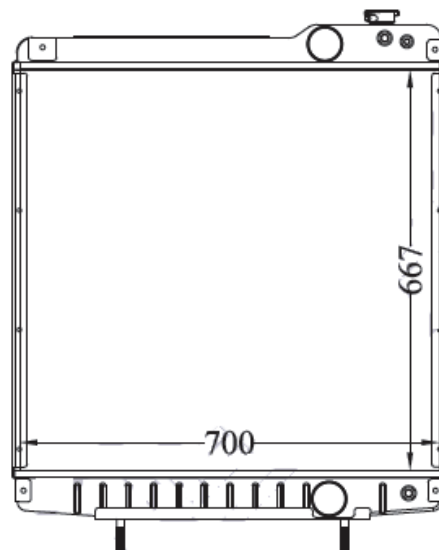

**CORE SIZE
480 X 390**

**OEM
1876608M3**

T-1534-MF

**MAKE
MASSEY FERGUSON**

**MODEL
385/395/484/495**

**CORE SIZE
474 X 445**

**OEM
94524C93 /
3121413R91**

T-1540-MF

MODEL
5120-5150
190 BACKHOE LOADER

CORE SIZE
495 X 505

OEM
104753A2

T-1517-IH

MAKE
INTERNATIONAL
HARVESTOR

MODEL
7100-7200

CORE SIZE
667 X 700

OEM
A190663

T-1536-IH

MAKE
CASE
INTERNATIONAL
HARVESTOR

OEM
104753A2

MODEL

-

CORE SIZE
490 X 510

T-1533-DB

MAKE
DAVID BROWN